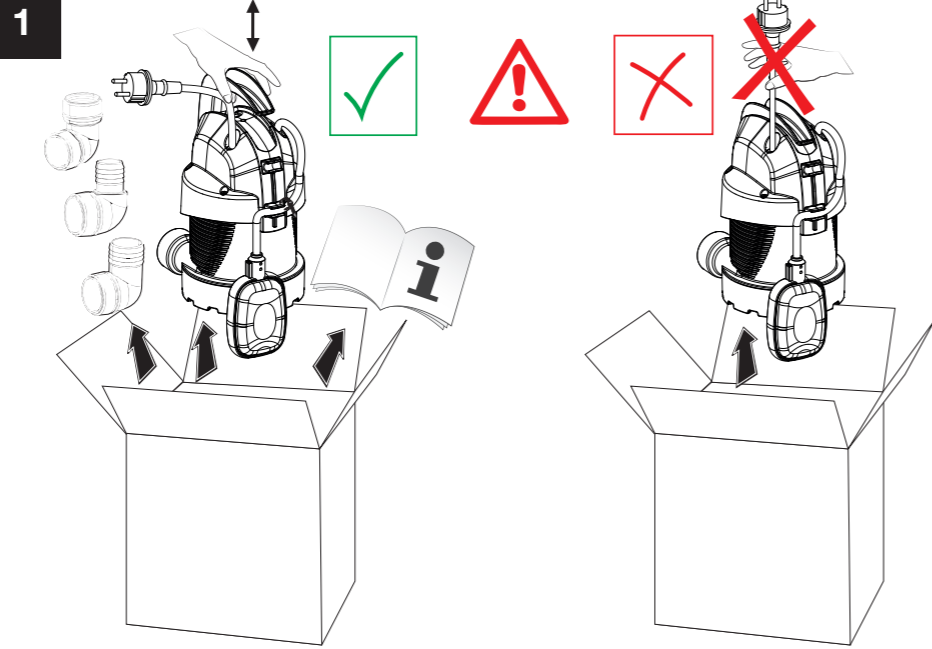

QUICK GUIDE

BRAND	MODEL	CE
Code 60171891.	Designed in Italy Made in China	
Ser.No. 11517000001	1-230V 50 Hz	
P.220 W P.90 W	INS.CL. B	
In 1.2 A 4µF/450V	TF max 35°C	
IP X8 Qmax 95 l/min	Hmax 5.5 m 7 m	

INSTALLATION