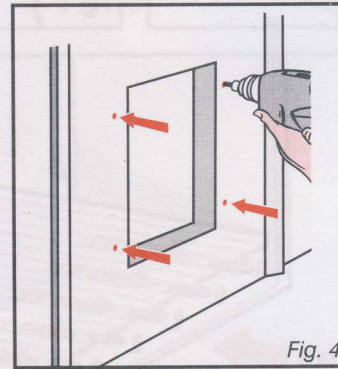

158mm (6 1/4")

Small Pet Door

Fig. 1

Fig. 2

Fig. 3

Fig. 4

Fig. 5

Fig. 6

185mm (7 1/4")

Small Pet Door

Small glass fitting 246mm (9 3/4") diameter