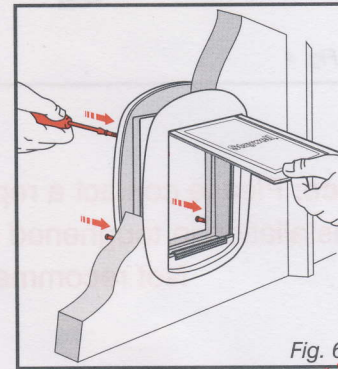

158mm (6 1/4")

Small Pet Door

Fig. 1

Fig. 2

Fig. 3

Fig. 4

Fig. 5

Fig. 6

185mm (7 1/4")

Small Pet Door

Small glass fitting 246mm (9 3/4") diameter