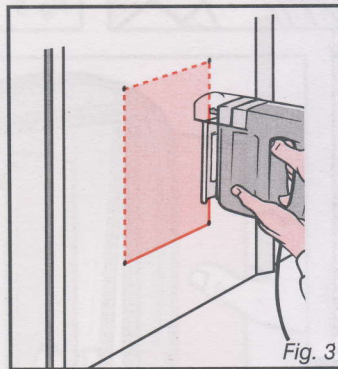

158mm (6 1/4")

Small Pet Door

Fig. 1

Fig. 2

Fig. 3

Fig. 4

Fig. 5

Fig. 6

185mm (7 1/4")

Small Pet Door

Small glass fitting 246mm (9 3/4") diameter