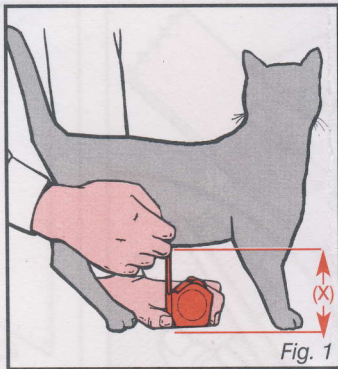

158mm (6 1/4")

Small Pet Door

Fig. 1

Fig. 2

Fig. 3

Fig. 4

Fig. 5

Fig. 6

185mm (7 1/4")

Small Pet Door

Small glass fitting 246mm (9 3/4") diameter