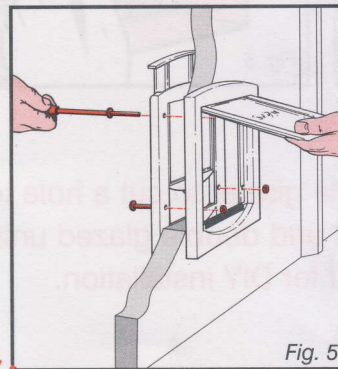

158mm (6 1/4")

Small Pet Door

Fig. 1

Fig. 2

Fig. 3

Fig. 4

Fig. 5

Fig. 6

185mm (7 1/4")

Small Pet Door

Small glass fitting 246mm (9 3/4") diameter