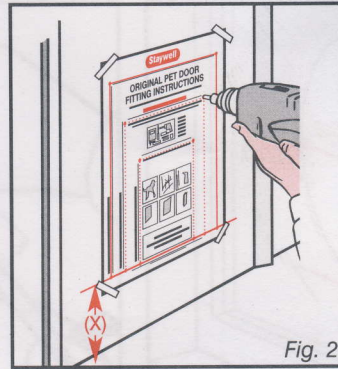

158mm (6 1/4")

Small Pet Door

Fig. 1

Fig. 2

Fig. 3

Fig. 4

Fig. 5

Fig. 6

185mm (7 1/4")

Small Pet Door

Small glass fitting 246mm (9 3/4") diameter